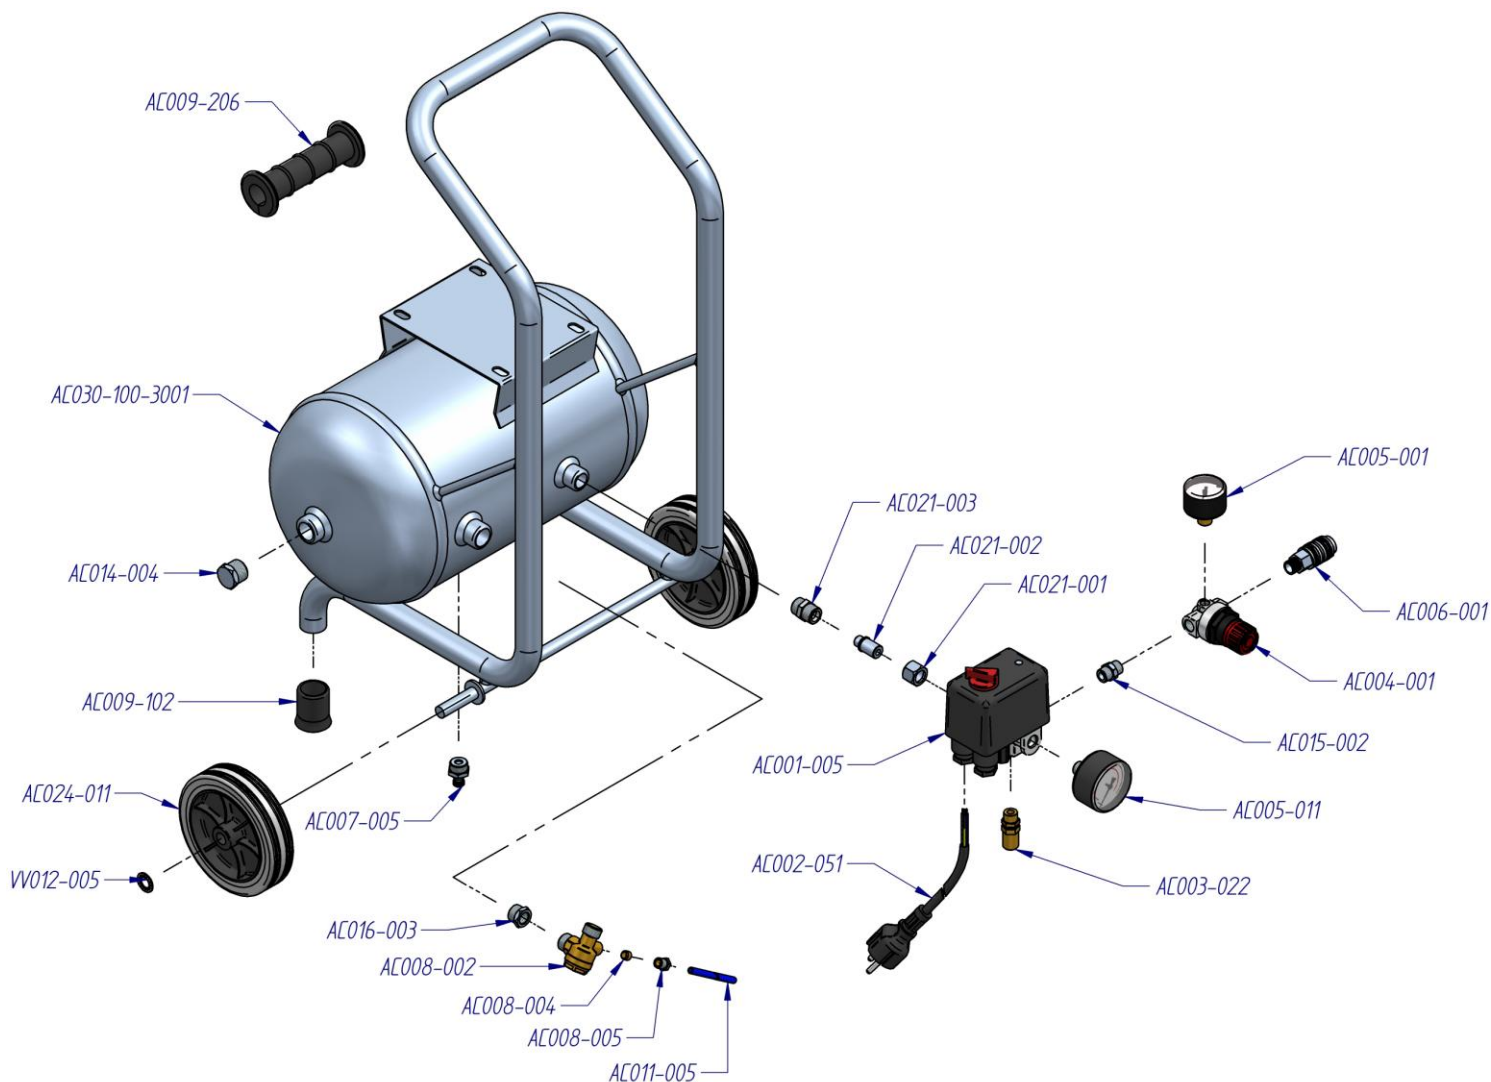

CODE	DESCRIPTION	CODE	DESCRIPTION	CODE	DESCRIPTION
AC001-005	Pressure Switch 1/4" (start valve open)	AC008-004	Ogive for tube blue Rilsan	AC021-001	Nut for connection
AC001-005-008	Pressure Switch complete EXTREME 1	AC008-005	Nut for tube blue Rilsan	AC021-002	Connection
AC002-051	Pin plug SHUKO 1,5 m	AC008-006	Ogive for aluminum tube 12mm	AC021-003	Connection
AC003-022	Safety valve 8 BAR PED	AC008-007	Nut for tube 12 mm aluminum	AC024-011	Wheel
AC004-001	Pressure regulator MIGNON Pos.1	AC009-102	Rubber food support 24 mm	AC030-100-3001	Tank EXTREME 1 10L. "RED"
AC005-001	Manometer 40 mm 1/4" Bar/Psi	AC009-206	Rubber knob	VV012-005	Safety washer
AC005-011	Manometer 50 mm 1/4" Bar/Psi	AC011-005	Blue Rilsan tube for EXTREME 1		
AC006-001	Universal Coupler 1/4" Male	AC014-004	Closure plug		
AC007-005	Condensate drain valve	AC015-002	Nipple		
AC008-002	Not return valve 3/8" complete for tube Rilsan	AC016-003	Reduction		