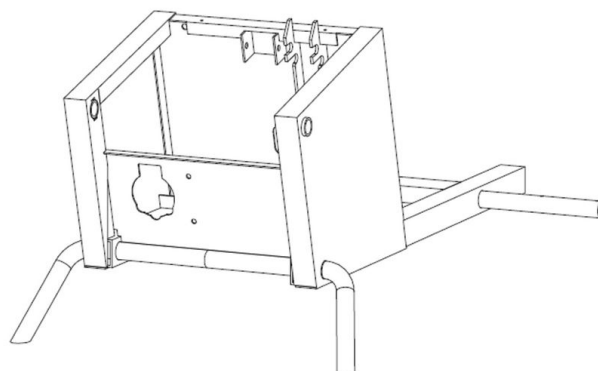

# Collomix XM 2-650 | Dwangmenger 1,1kW 230V 65L

Collomix XM 2-650 | Dwangmenger 1,1kW 230V 65L – p.20

XM2-650 230V EU | Connection

#	Code	Description	Price
15347	60295	Plug collar 230V 62.55	—
15350	60193	Mounting bracket 21.60	—
15351	51175	DIN 912 socket head screw M5x50 0.90	—
15352	51105	Self-locking nut M5 F90 0.90	—
15353	50067	Self locking screw M6x12 0.90	—
15364	70222	Plug collar XM 230V ET 86.07	—