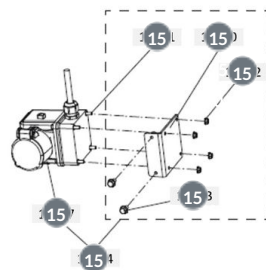

# Collomix XM 2-650 | Dwangmenger 1,1kW 230V 65L

Collomix XM 2-650 | Dwangmenger 1,1kW 230V 65L – p.20

XM2-650 230V EU | Connection

#	Code	Description	Price
15347	60295	Plug collar 230V 62.55	—
15350	60193	Mounting bracket 21.60	—
15351	51175	DIN 912 socket head screw M5x50 0.90	—
15352	51105	Self-locking nut M5 F90 0.90	—
15353	50067	Self locking screw M6x12 0.90	—
15364	70222	Plug collar XM 230V ET 86.07	—